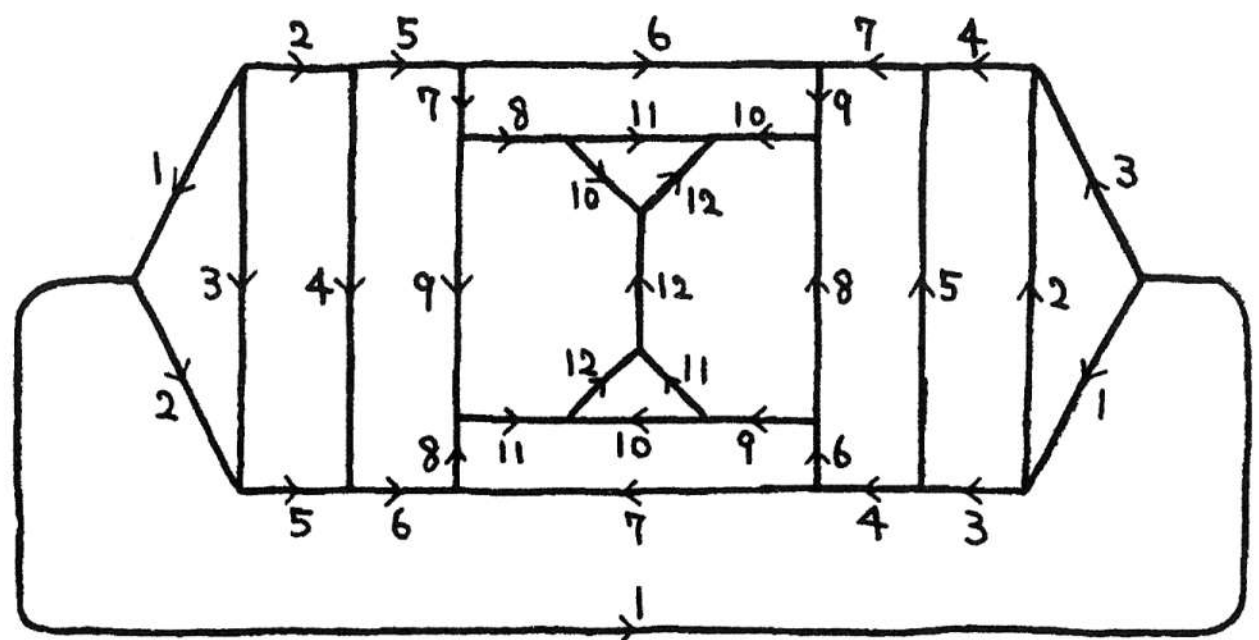

河野(K6-008)

v-data: #1 DSコード: [K6-#01-06]*1
tkk(3,3,4,6,6,6,8)

*****
(1,1), (1,2), (1,2), (2,3), (2,3), (3,4), (3,4), (4,5), (4,5), (5,6), (5,6), (6,6) # 1 Lens space
##3,3,4,6,6,6,8
* 1 2 -3 * 10 12 -11 * 2 4 -5 -3 * 4 6 8 -9 -7 -5 * 6 9 10 -11 -8 -7 * 8 10 -12 -12 -11 -9 * 1 1 3 4 7 -6 -5 -2
*****

* 1 2 -3
* 10 12 -11
* 2 4 -5 -3
* 4 6 8 -9 -7 -5
* 6 9 10 -11 -8 -7
* 8 10 -12 -12 -11 -9
* 1 1 3 4 7 -6 -5 -2
*****

• Matveev(M6-15)と同じDS

• 多様体の種類: L(32,7)

*****

(K6-008)